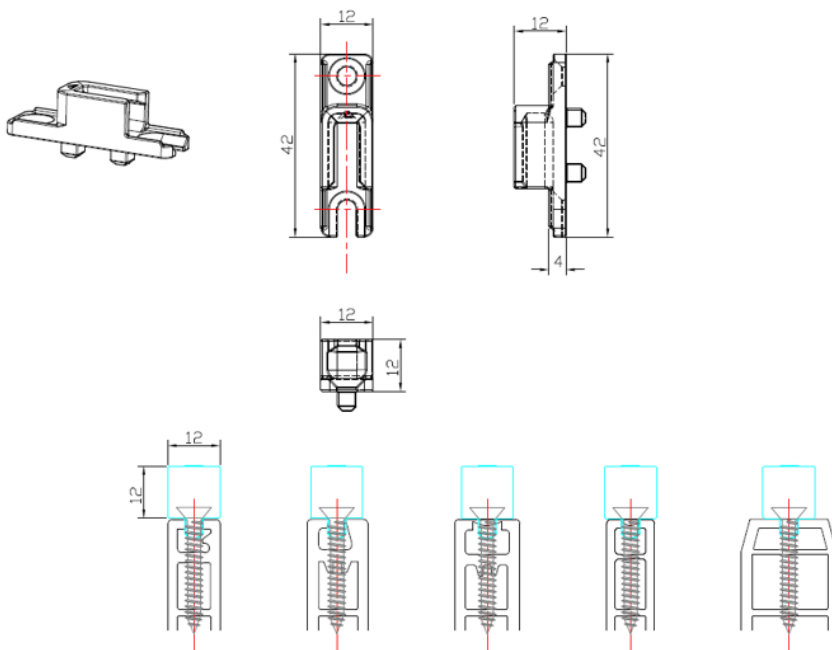

The next version of catalogue would be updated as attached pages.

5.Striker for sliding window & door

| SAP No. | Specification | Art-No. |
|---------------|---|---------|
| 606308 | Koemmerling Orta;Rehau S920; Thyssen SR/SF;Veka SL58 | NT M43A |

Sliding window

Sash weight (depending on roller capacity)

Recommended sash width: 600-1500mm; sash height: 440-2940mm

Sliding door (E08S)

Sash weight max. 180kg (refer to roller capacity)

Recommended sash width: 600-1500mm; sash height: 1841-2940mm