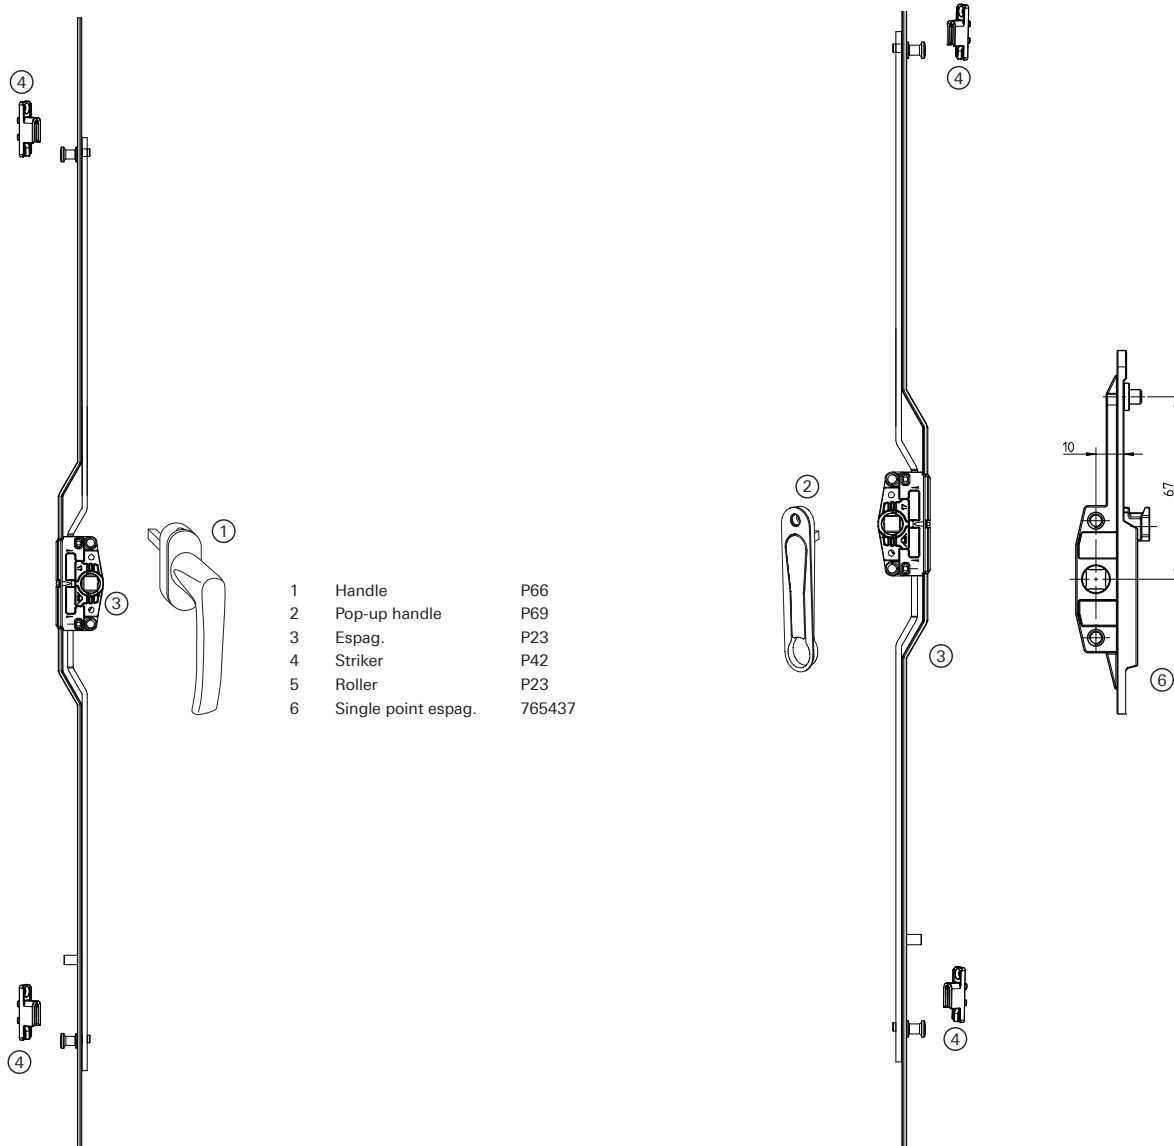

Sliding window

Sash weight (depending on roller capacity)

Recommended sash width: 600-1500mm; sash height: 440-2940mm

Sliding door (E08S)

Sash weight max. 180kg (refer to roller capacity)

Recommended sash width: 600-1500mm; sash height: 1841-2940mm

Striker for window & door

1. Main striker

| Profile | SAP No. |
|-------------------------------|-----------------|
| 12/20-9 | L 390807 |
| | R 390808 |
| Aluplast/Dimex/Rehau/Zendow | L 390659 |
| | R 390660 |
| Koemmerling Eurodur 3S/Energy | L 390765 |
| | R 390766 |

2.Striker for outward opening window

| SAP No. | Art-No. |
|---------------|---------|
| 571277 | NT C10A |
| 820164 | |

3.Striker for outward opening window

| SAP No. | Art-No. |
|---------------|---------|
| 602128 | NT M89A |