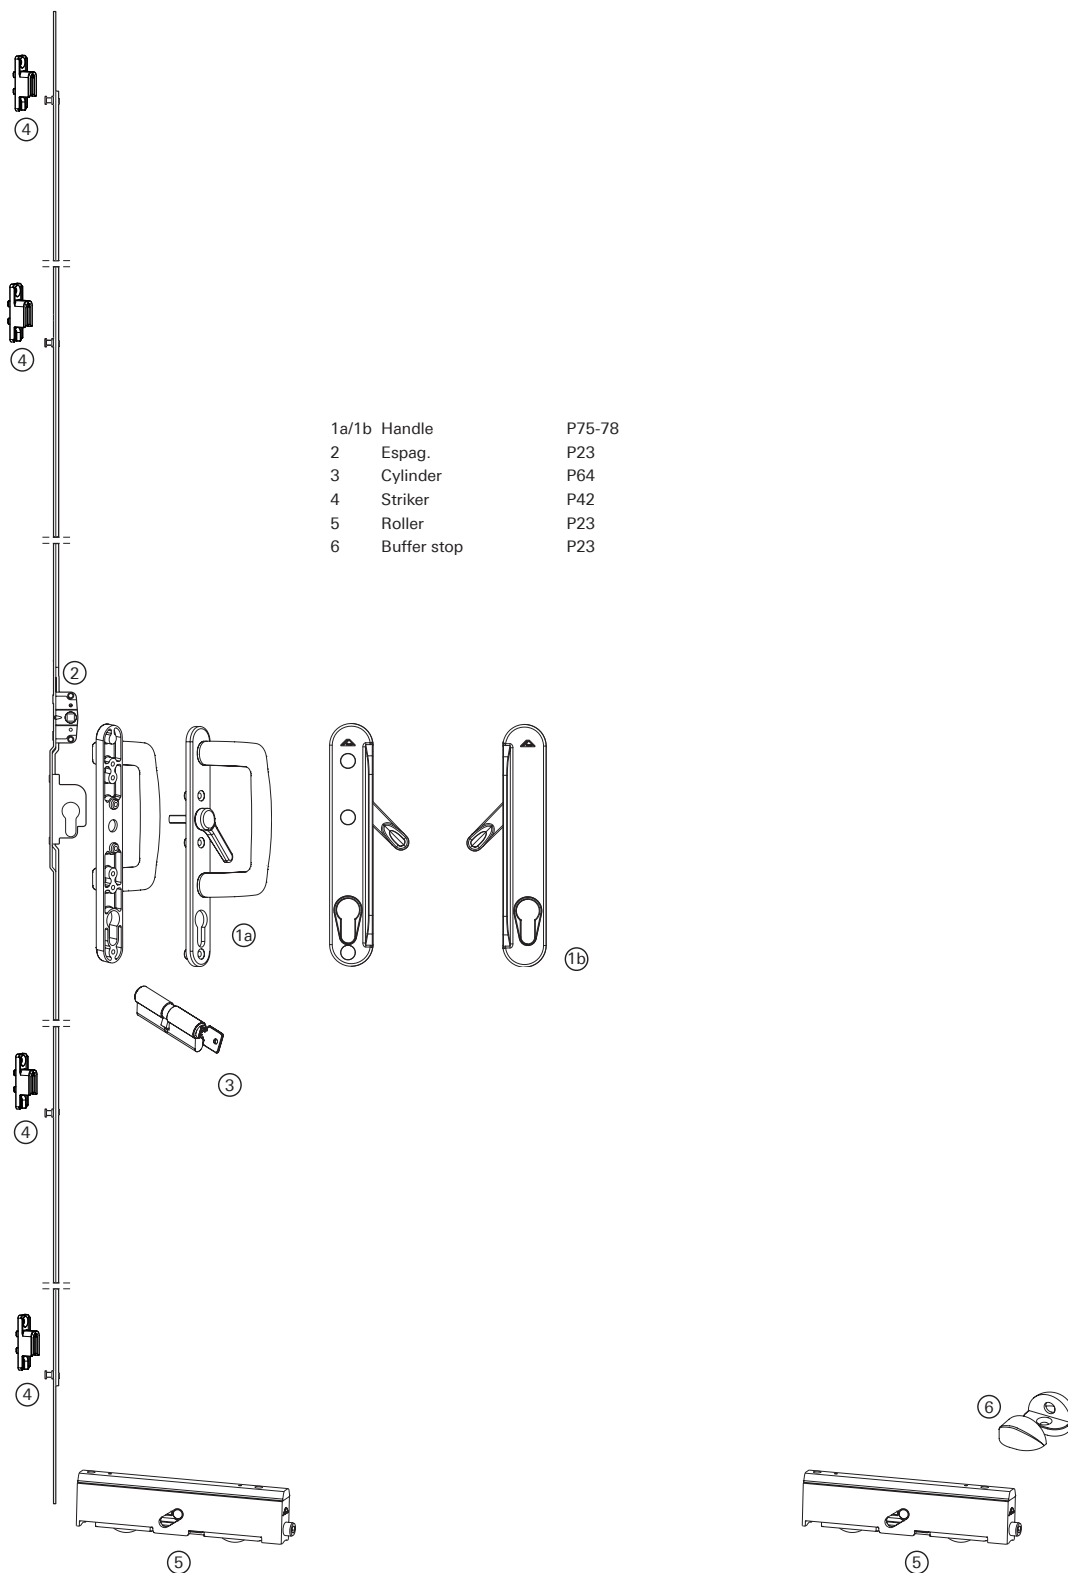

Sliding window

Sash weight (depending on roller capacity)

Recommended sash width: 600-1500mm; sash height: 440-2940mm

Sliding door (E08S)

Sash weight max. 180kg (refer to roller capacity)

Recommended sash width: 600-1500mm; sash height: 1841-2940mm

Striker for window & door

1. Main striker

| Profile | SAP No. |
|-------------------------------|-----------------|
| 12/20-9 | L 390807 |
| | R 390808 |
| Aluplast/Dimex/Rehau/Zendow | L 390659 |
| | R 390660 |
| Koemmerling Eurodur 3S/Energy | L 390765 |
| | R 390766 |