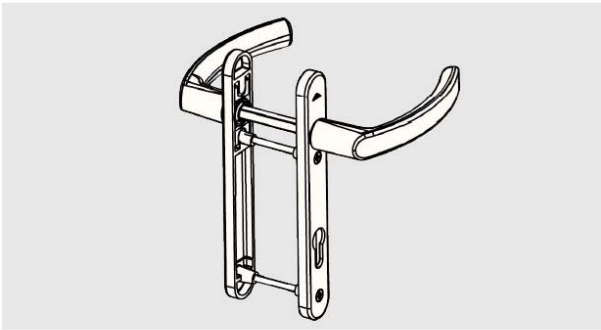

## Product Information

Product group: Roto Door

### Re: Roto Stark Door Handle for half cylinder (outside blind)

The new Roto Stark door handle for the application with half cylinder (outside blind) is ready to order as blow:

Handle RotoStark for halfcylinder(outside blind)